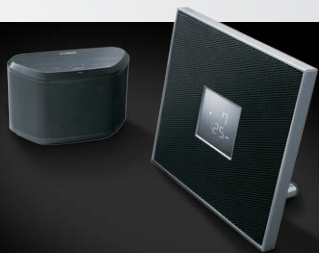

MusicCast Package

musicCast *Trio*

Fills your room with sound, fits your life with style

- Digital Sound Projector YSP-1600 [> P14](#)
- Wireless Music Speaker WX-030 [> P13](#)
- Integrated Audio System ISX-80 [> P12](#)

Step into a new realm of listening pleasure.

Black

White

Black

MUSICCAST Duo

White

A perfect combination, for enjoying MusicCast to the fullest

- Wireless Music Speaker WX-030 [> P13](#)
- Integrated Audio System ISX-80 [> P12](#)