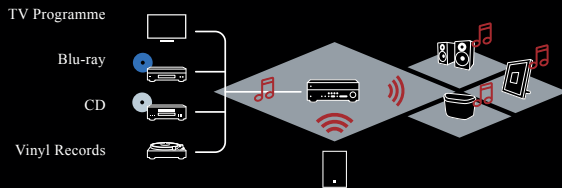

Simply use the MusicCast App as the master to control it all.

Cool and smart, it fills your home with sound and music.

• Solo style

Enjoy wireless streaming of all your music from your *Bluetooth*[®] and AirPlay compatible smart devices.

Infinite musical enjoyment. Wide support of streaming services.

* Music service availability varies by model and region.

Play MusicCast

••• Multi-room Style

Enjoy TV broadcasts, Blu-ray videos, CD music—even vinyl records—in any room of your house.

MusicCast App

Control all your music and devices just as you want simply by tapping the beautifully designed screen. Use a variety of convenient features, such as the Link function which lets you play the same song in separate rooms and the Room Display Customise function. Enjoy unlimited musical pleasures in the palm of your hand.

Brand new entertainment stage

SRT-1500

TV Surround System

- Play back sound of video content as well, in the amazing spaciousness of 5.1 channel surround.
- External inputs for enjoying a wide variety of sources, including TV broadcasts, CDs, BDs, and streaming services, with MusicCast.
- HDMI input with 4K60p pass-through and HDCP 2.2.