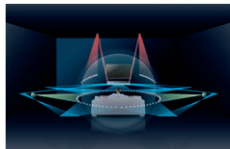

Soundbar

Yamaha's exclusive
wall-reflecting surround sound

YSP-1600

Digital Sound Projector

- Built-in eight beam speakers and two subwoofers deliver the amazing spaciousness of 5.1-channel surround sound.
- Subwoofer terminal for system expansion.
- HDMI input with 4K60p pass-through and HDCP 2.2.

Black / Silver

Soundbar

The magic of wall-reflecting
surround sound

YSP-5600SW

Digital Sound Projector

- Includes 32 array beam speakers, 2 woofers, and 12 ceiling-directed beam speakers.
- Compatible with Dolby Atmos and DTS:X* : experience true 3D surround sound.
- HDMI input with 4K60p pass-through and HDCP 2.2.
- High sound quality wireless subwoofer.