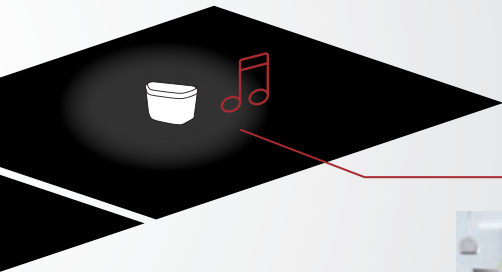

WX-030 in the

Bedroom

Now you can enjoy music sources
from the living room even in the bedroom.

Bluetooth Output for Convenient Music Streaming

Bluetooth®

Bluetooth® speakers / headphones

MusicCast products can transmit music
to any *Bluetooth* audio device via
Bluetooth connection. Control everything
with the MusicCast controller.