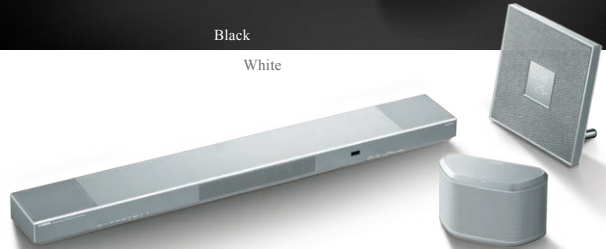

Step into a new realm of listening pleasure.

Black

White

Black

MUSICCAST Duo

White

A perfect combination, for enjoying MusicCast to the fullest

- Wireless Music Speaker WX-030 [> P13](#)
- Integrated Audio System ISX-80 [> P12](#)