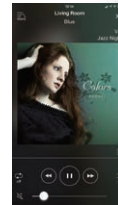

Beautiful and Smart Control

MusicCast App

Control all your music and devices just as you want simply by tapping the beautifully designed screen. Use a variety of convenient features, such as the Link function which lets you play the same song in separate rooms and the Room Display Customise function. Enjoy unlimited musical pleasures in the palm of your hand.

Play music