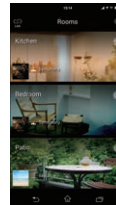

Infinite musical enjoyment. Wide support of streaming services.

* Music service availability varies by model and region.

Play MusicCast

••• Multi-room Style

Enjoy TV broadcasts, Blu-ray videos, CD music—even vinyl records—in any room of your house.

MusicCast App

Control all your music and devices just as you want simply by tapping the beautifully designed screen. Use a variety of convenient features, such as the Link function which lets you play the same song in separate rooms and the Room Display Customise function. Enjoy unlimited musical pleasures in the palm of your hand.

Select a room

Select content

Play music

How to enjoy MusicCast

MusicCast App

This app gives you full control over your music in other rooms.

ISX-80 in the

Kitchen